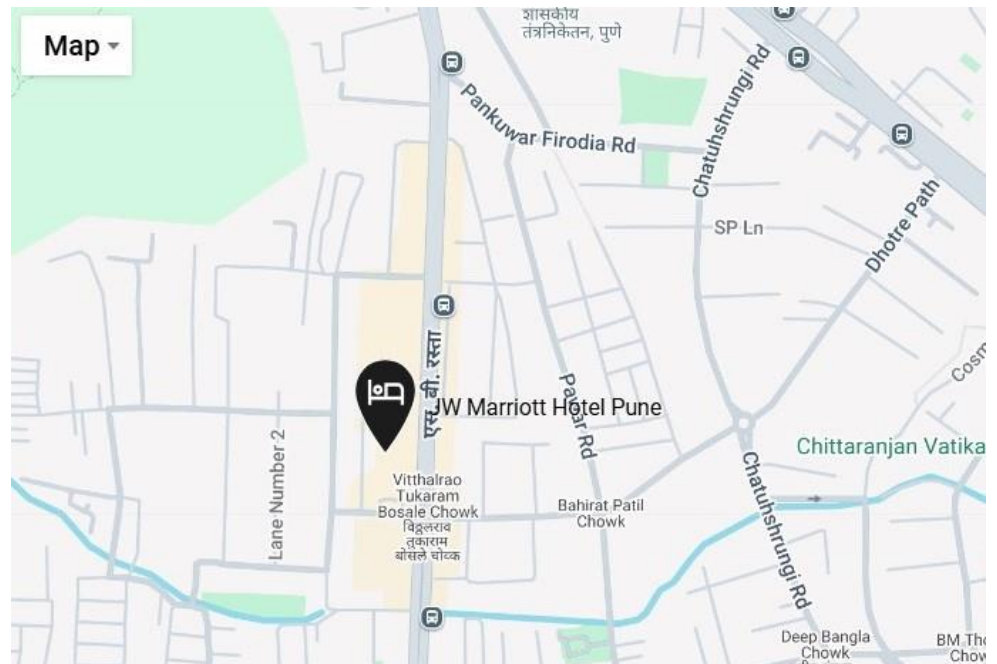

VENUE INFORMATION

JW Marriott Hotel Pune

Address: Senapati Bapat Rd, Laxmi Society, Model Colony, Shivajinagar, Pune, Maharashtra 411053, India

Getting There

OUR LOCATION

GETTING HERE

JW Marriott Hotel Pune
Senapati Bapat Road, Pune, Maharashtra,
India, 411053
Tel: **+91 20-6683-3333**

🚗 Other Transportation ↑

Nearby

Bus Station
Swargate Bus Depot

Pune Station Bus Stand

Train Station
Pune Railway Station

Shivaji Nagar Railway Station

ACCOMMODATION INFORMATION

IMAPAC has successfully negotiated exclusive discounted rates with JW Marriott Hotel Pune for our conference delegates. To avail of these special rates, please follow the instructions provided below: